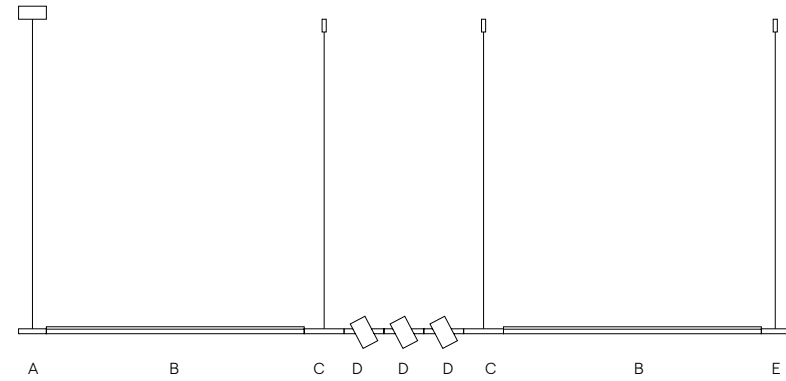

A. Ref. 91899*99-3** Tapa inicio 2P/4P con alimentación
B. Ref. 9177**05-*** Módulo lumínico
C. Ref. 91891***-*** Drop/Drop mini
D. Ref. 9189*99-1** Accesorio de unión 2P/4P
E. Ref. 91899*99-4** Tapa inicio/fina