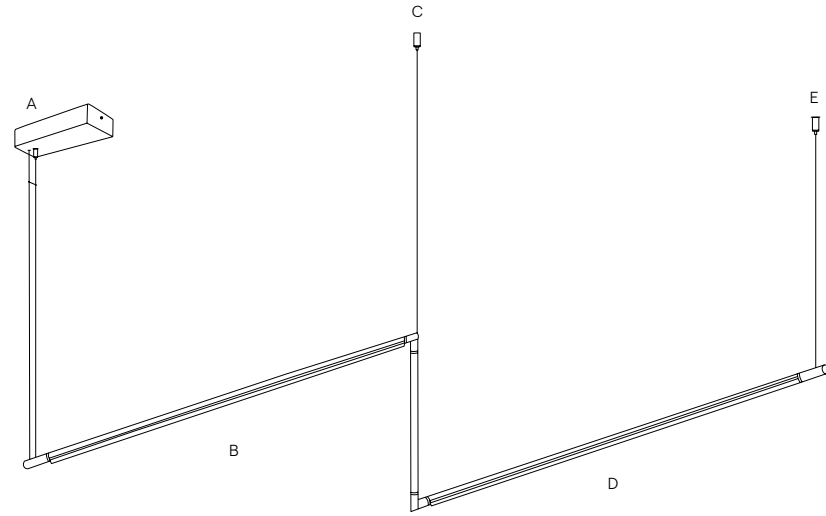

Ejemplo de crecimiento vertical

- A. Ref. 90094009-0**
  End cover with suspension cable and power supply 150W
- B. Ref. 90014310-3**
  Slim System luminaire 1.5m
- C. Ref. 90094005-0**
  Vertical blin section, 0,5m + elbow and suspension cable
- D. Ref. 90014310-3**
  Slim System luminaire 1.5m
- E. Ref. 90094012-0**
  End cover with suspension cable