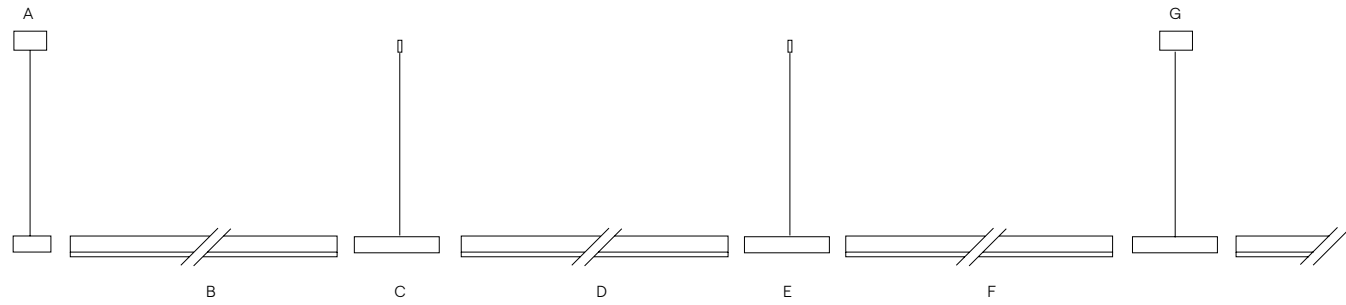

Ejemplo de configuración linear

- A. Ref. 90094009-0**
  End cover with suspension cable and power supply 150W
- B. Ref. 90014310-3**
  Slim System luminaire 1.5m
- C. Ref. 90094011-0**
  Coupling connector with suspension cable
- D. Ref. 90014310-3**
  Slim System luminaire 1.5m
- E. Ref. 90094011-0**
  Coupling connector with suspension cable
- F. Ref. 90014310-3**
  Slim System luminaire 1.5m
- G. Ref. 90094000-0**
  Connector with suspension cable and power supply 150W