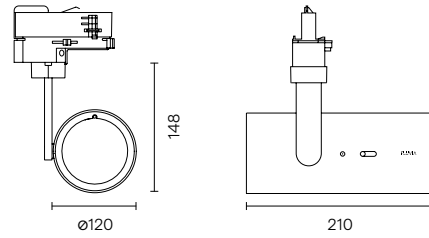

Potencia	Lm Real	Óptica	Fuente de luz	Control	Referencia	Instalación	Precio	Ecoraee
25 W	1600 lm	Spot 15°	LED 2700 CRI>90 R9>50	on board dimmer/láser	92001001-2**	Carril a techo	350,00 €	0,4 €
25 W	1600 lm	Spot 15°	LED 3000 CRI>90 R9>50	on board dimmer/láser	92001001-3**	Carril a techo	350,00 €	0,4 €
25 W	2100 lm	Spot 15°	LED 4000 CRI>80	on board dimmer/láser	92001001-4**	Carril a techo	350,00 €	0,4 €
25 W	1600 lm	Spot 15°	LED 2700 CRI>90 R9>50	on board dimmer/1-10V/láser	92001101-2**	Carril a techo	370,00 €	0,4 €
25 W	1600 lm	Spot 15°	LED 3000 CRI>90 R9>50	on board dimmer/1-10V/láser	92001101-3**	Carril a techo	370,00 €	0,4 €
25 W	2100 lm	Spot 15°	LED 4000 CRI>80	on board dimmer/1-10V/láser	92001101-4**	Carril a techo	370,00 €	0,4 €
25 W	1500 lm	Flood 30°	LED 2700 CRI>90 R9>50	on board dimmer/láser	92001002-2**	Carril a techo	350,00 €	0,4 €
25 W	1500 lm	Flood 30°	LED 3000 CRI>90 R9>50	on board dimmer/láser	92001002-3**	Carril a techo	350,00 €	0,4 €
25 W	1950 lm	Flood 30°	LED 4000 CRI>80	on board dimmer/láser	92001002-4**	Carril a techo	350,00 €	0,4 €
25 W	1500 lm	Flood 30°	LED 2700 CRI>90 R9>50	on board dimmer/1-10V/láser	92001102-2**	Carril a techo	370,00 €	0,4 €
25 W	1500 lm	Flood 30°	LED 3000 CRI>90 R9>50	on board dimmer/1-10V/láser	92001102-3**	Carril a techo	370,00 €	0,4 €
25 W	1950 lm	Flood 30°	LED 4000 CRI>80	on board dimmer/1-10V/láser	92001102-4**	Carril a techo	370,00 €	0,4 €
25 W	1450 lm	Wide Flood 45°	LED 2700 CRI>90 R9>50	on board dimmer/láser	92001003-2**	Carril a techo	350,00 €	0,4 €
25 W	1450 lm	Wide Flood 45°	LED 3000 CRI>90 R9>50	on board dimmer/láser	92001003-3**	Carril a techo	350,00 €	0,4 €
25 W	1900 lm	Wide Flood 45°	LED 4000 CRI>80	on board dimmer/láser	92001003-4**	Carril a techo	350,00 €	0,4 €
25 W	1450 lm	Wide Flood 45°	LED 2700 CRI>90 R9>50	on board dimmer/1-10V/láser	92001103-2**	Carril a techo	370,00 €	0,4 €
25 W	1450 lm	Wide Flood 45°	LED 3000 CRI>90 R9>50	on board dimmer/1-10V/láser	92001103-3**	Carril a techo	370,00 €	0,4 €
25 W	1900 lm	Wide Flood 45°	LED 4000 CRI>80	on board dimmer/1-10V/láser	92001103-4**	Carril a techo	370,00 €	0,4 €

On board dimmer y láser incluido
Peso 2.380 Kg, Tamaño caja 256 x 240 x 163