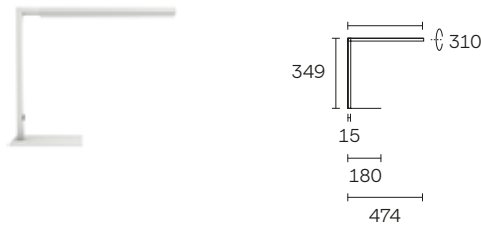

Slim Mini Table
Mini Sobremesa

Complete code order number (**)
Completar códigos de Referencia (**)

☐ White 00
Blanco 00

☒ Black 88
Negro 88

Power Potencia	Real Lm Lm Real	Optics Óptica	Light Source Fuente de luz	Control Control	Order Number Referencia	Installation Instalación
9 W	650 lm	symmetric/simétrica	LED 2700 CRI>80	Touch	90010010-2**	desklight/sobremesa
9 W	650 lm	symmetric/simétrica	LED 3000 CRI>80	Touch	90010010-3**	desklight/sobremesa
9 W	650 lm	symmetric/simétrica	LED 4000 CRI>80	Touch	90010010-4**	desklight/sobremesa

Slim Mini Table H55
Mini Sobremesa H55

Complete code order number (**)
Completar códigos de Referencia (**)

☐ White 00
Blanco 00

☒ Black 88
Negro 88