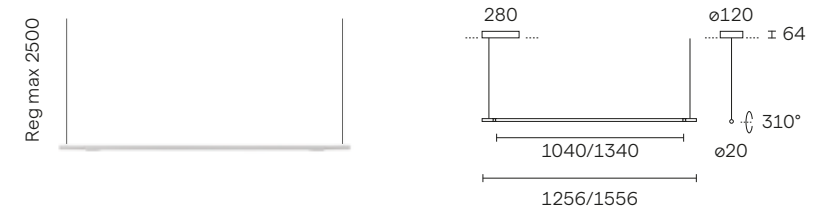

Power Potencia	Real Lm Lm Real	Optics Óptica	Light Source Fuente de luz	Control Control	Order Number Referencia	Installation Instalación
22 W	1900 lm	symmetric/simétrica	LED 2700 CRI>80	1-10V	90013210-2**	suspended/suspendida
22 W	1900 lm	symmetric/simétrica	LED 3000 CRI>80	1-10V	90013210-3**	suspended/suspendida
22 W	1900 lm	symmetric/simétrica	LED 4000 CRI>80	1-10V	90013210-4**	suspended/suspendida

1200 between suspension cable/1200 entre tensores

30 W	2600 lm	symmetric/simétrica	LED 2700 CRI>80	1-10V	90013310-3**	suspended/suspendida
30 W	2600 lm	symmetric/simétrica	LED 3000 CRI>80	1-10V	90013310-2**	suspended/suspendida
30 W	2600 lm	symmetric/simétrica	LED 4000 CRI>80	1-10V	90013310-4**	suspended/suspendida

1500 between suspension cable/1500 entre tensores