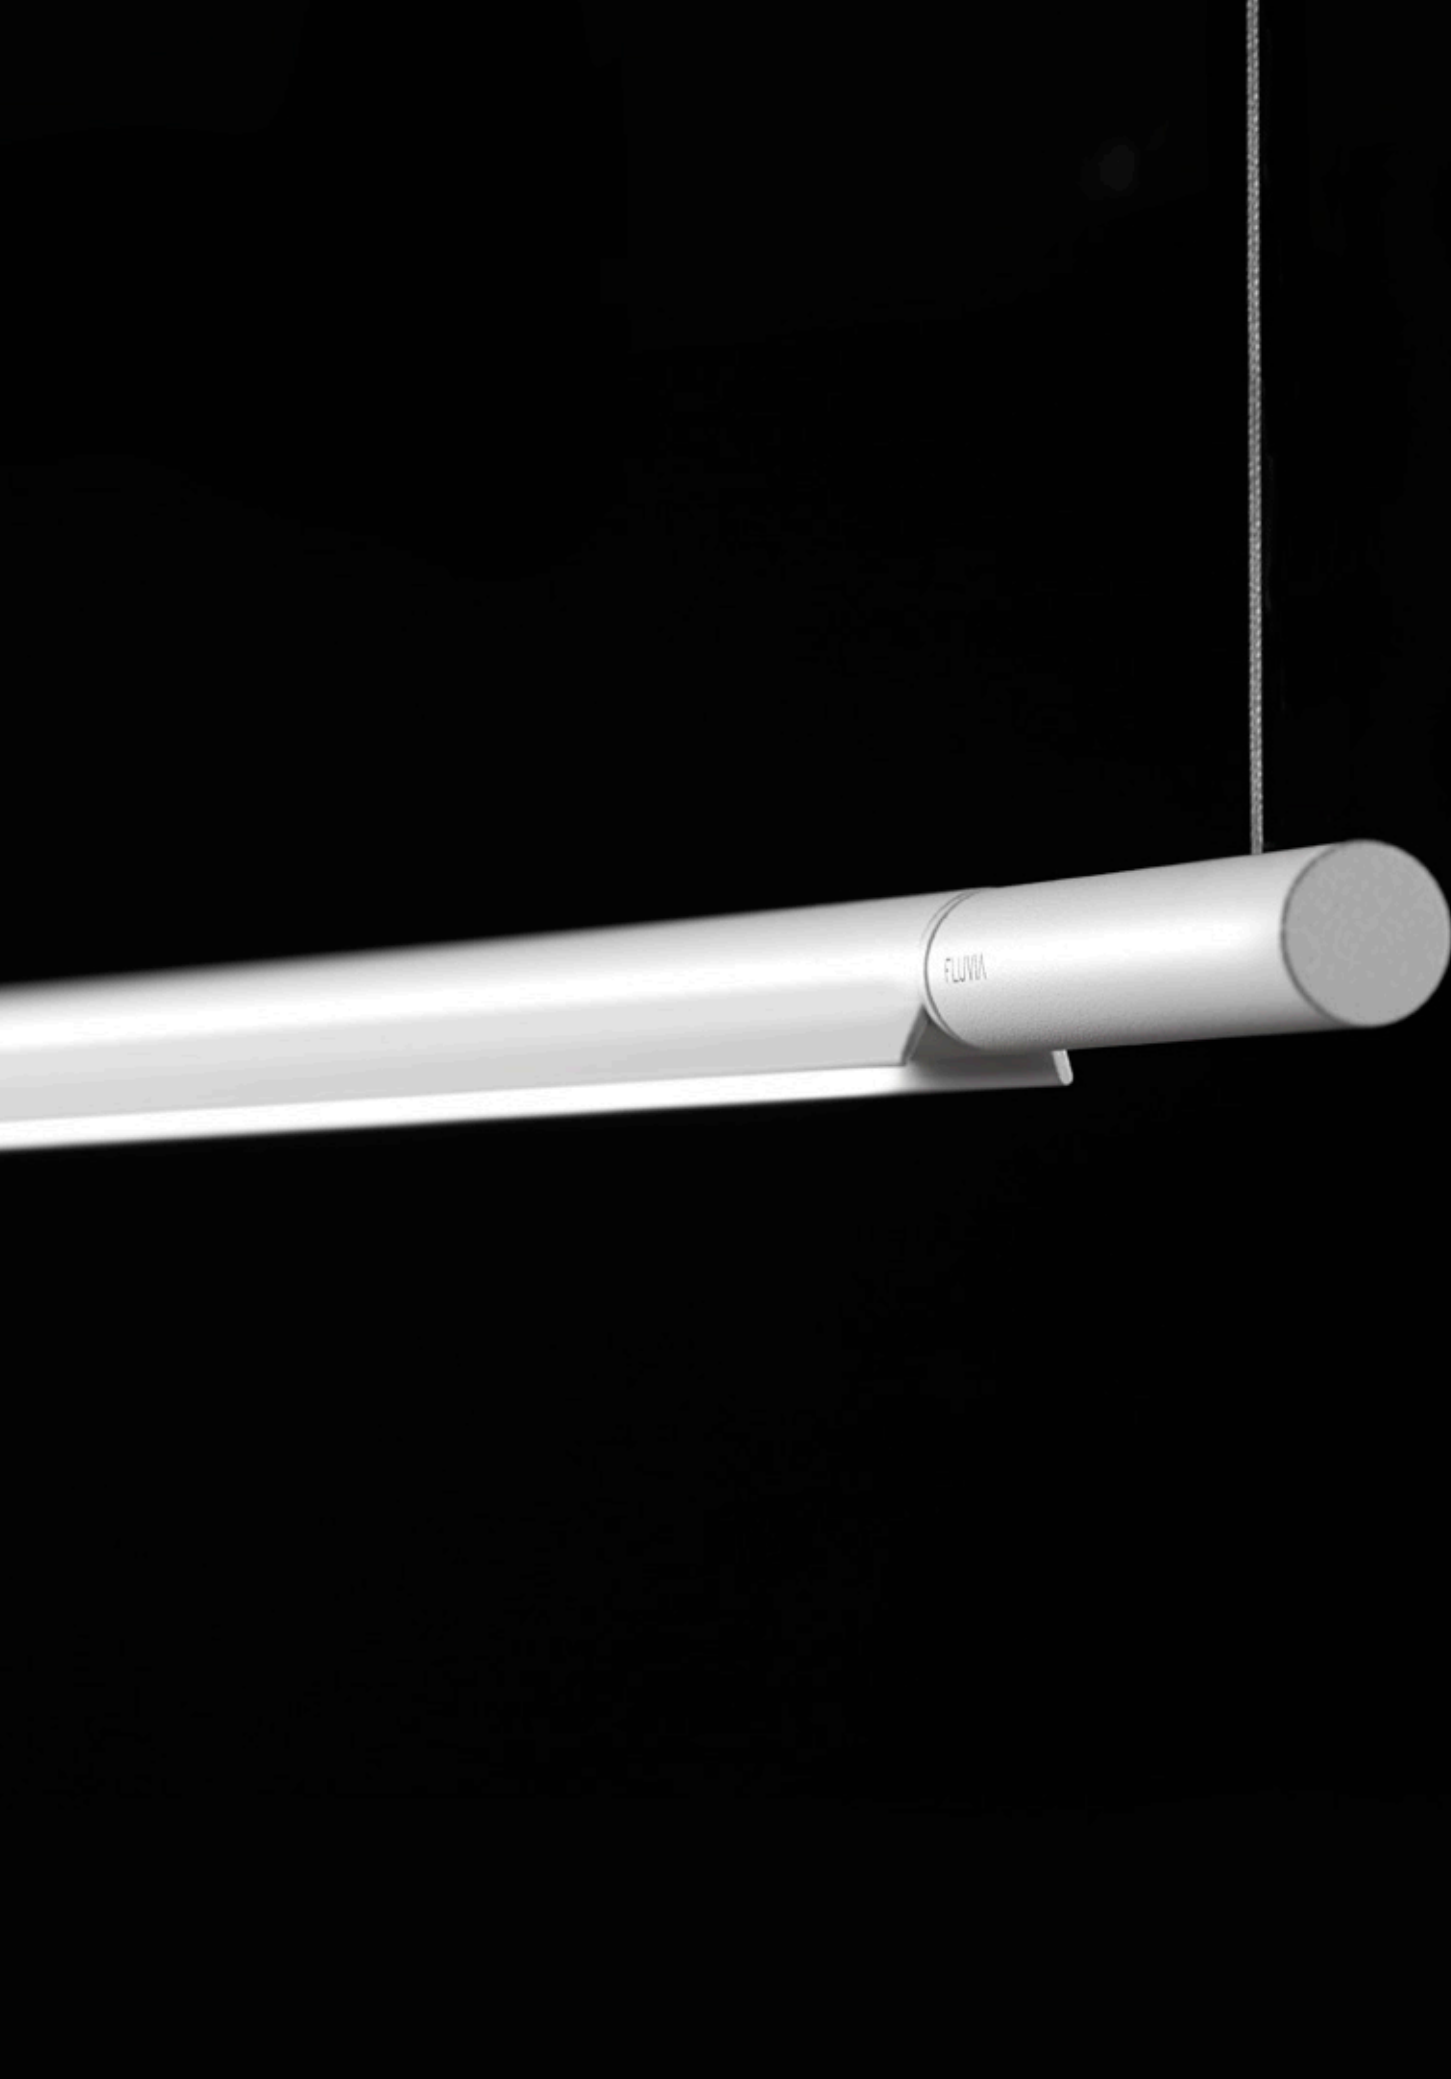

Slim

FLUVIA

Slim

FLUVIA

Slim is symmetric perfection. It's the essence of light transformed into luminaire. Slim was created to generate an environment of tranquility and concentration in the workspace, projecting a desired amount of light always. It's physically able to adapt and rotate in order to fit any direction and surface.

Slim es perfección simétrica. Es la esencia de la luz transformada en luminaria. Slim fue creada para generar un ambiente de tranquilidad y concentración en el espacio de trabajo proyectando siempre la cantidad de luz deseada. Es capaz de adaptarse y orientar hacia cualquier dirección y superficie.

Enhancing concentration

Slim is made to help you concentrate. It's a collection of luminaires that subtly integrates in the ambiance it's placed in, characterised by clean shapes and pure geometries. Slim is aesthetically beautiful, but it's also neutral, making it the ideal lamp to illuminate spaces for work and reading.